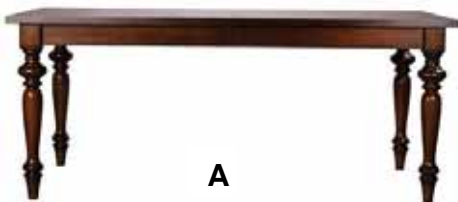

A

Java Rectangular Dining

A Ext. Dining Table 1828-2743 W x 1066 D x 762 H

B Chair 431 W x 558 D x 889 H

Show with Prato Chair